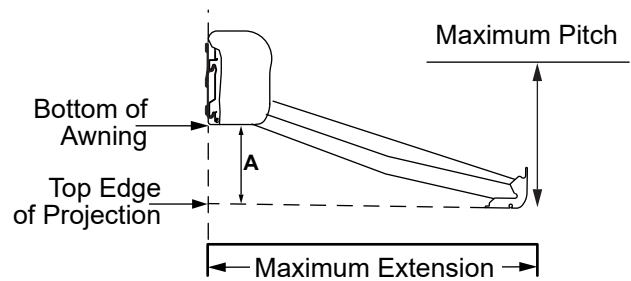

Upgrade Your Outdoor Living

Visit [Sol-Lux.com](https://www.sol-lux.com) to Learn More About **Mirage**

Mirage Product Specifications

Awning Width	Feet	14.75'	15'	16'	17'	18'	19'	20'	21'
Approx. Weight	Pounds	162	170	179	187	196	204	213	221
Extension	Inches	144"							

Mirage Minimum and Maximum Pitch and Extension

MR006

Awning Width	14.75ft. to 21ft.
A @ Min Pitch and Max Extension	Approximately 24.5"
A @ Max Pitch and Max Extension	Approximately 50.5"

Mirage Resources