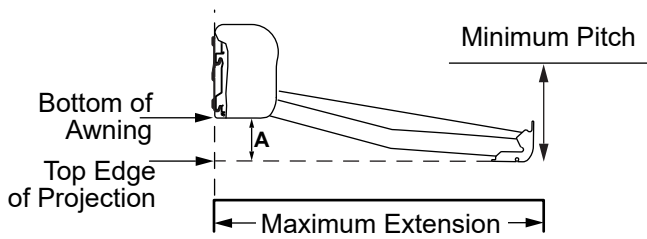

Upgrade Your Outdoor Living

Visit [Sol-Lux.com](https://www.sol-lux.com) to Learn More About **Mirage**

Mirage Product Specifications

Awning Width	Feet	14.75'	15'	16'	17'	18'	19'	20'	21'
Approx. Weight	Pounds	162	170	179	187	196	204	213	221
Extension	Inches	144"							

Mirage Minimum and Maximum Pitch and Extension

MR006

Awning Width	14.75ft. to 21ft.
A @ Min Pitch and Max Extension	Approximately 24.5"
A @ Max Pitch and Max Extension	Approximately 50.5"

Mirage Resources