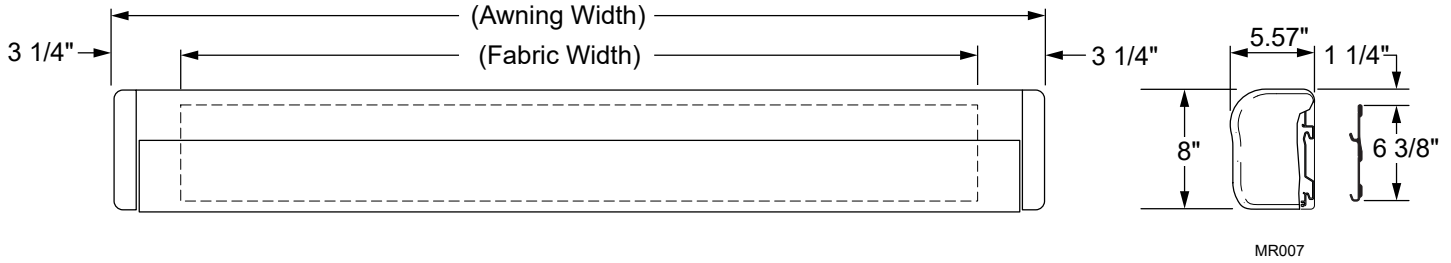

Upgrade Your Outdoor Living

Visit [Sol-Lux.com](https://www.sol-lux.com) to Learn More About **Mirage**

Mirage Product Specifications

Awning Width	Feet	14.75'	15'	16'	17'	18'	19'	20'	21'
Approx. Weight	Pounds	162	170	179	187	196	204	213	221
Extension	Inches	144"							

Mirage Minimum and Maximum Pitch and Extension

MR006

Awning Width	14.75ft. to 21ft.
A @ Min Pitch and Max Extension	Approximately 24.5"
A @ Max Pitch and Max Extension	Approximately 50.5"

Mirage Resources